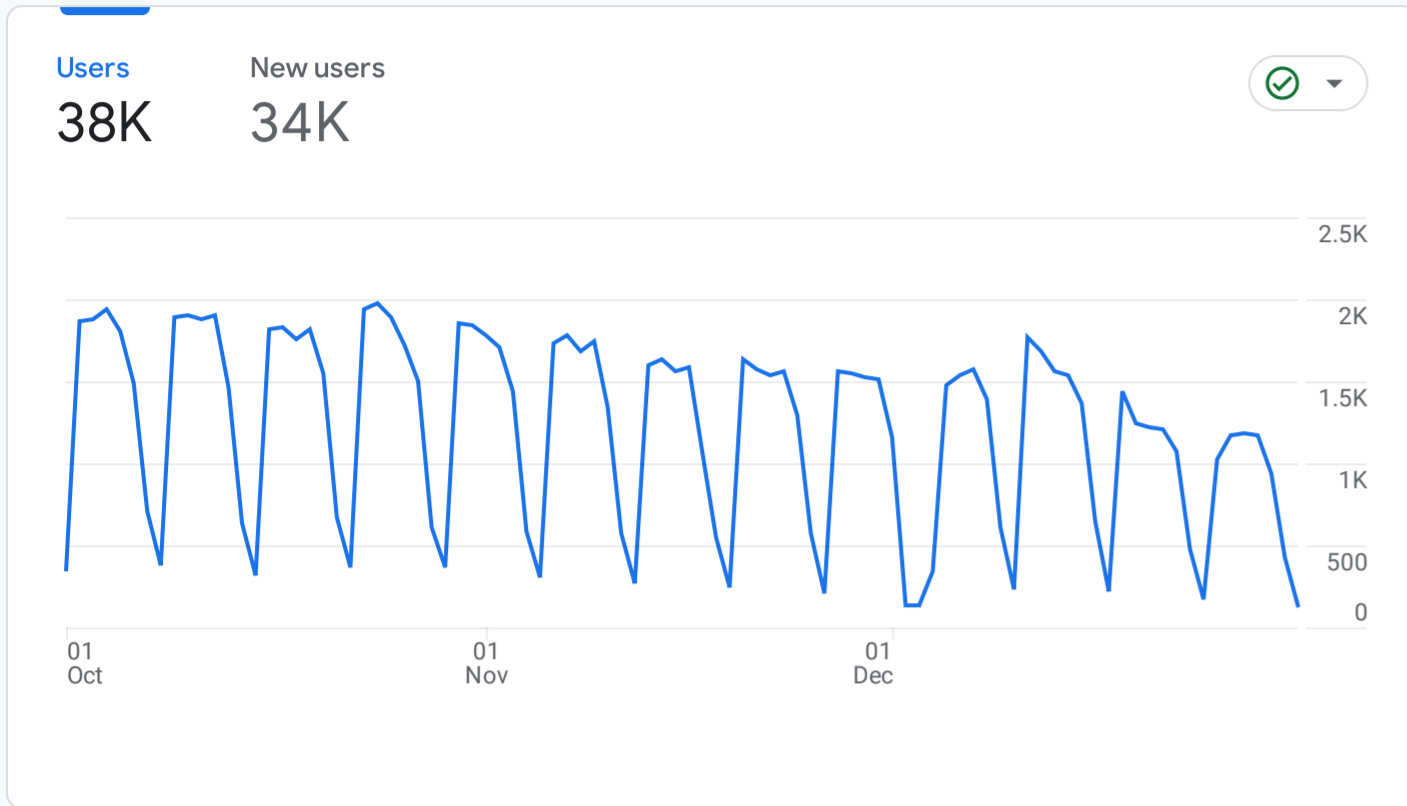

### Acquisition overview

New users by First user default channel group

| FIRST USER DEFAULT CHA... | NEW USERS |
|---------------------------|-----------|
| Direct                    | 33K       |
| Referral                  | 232       |
| Organic Search            | 179       |
| Organic Social            | 2         |

[View user acquisition](#)

Sessions by Session default channel group

| SESSION DEFAULT CHANN... | SESSIONS |
|--------------------------|----------|
| Direct                   | 219K     |
| Organic Search           | 9K       |
| Referral                 | 7.2K     |
| Unassigned               | 515      |
| Organic Social           | 3        |