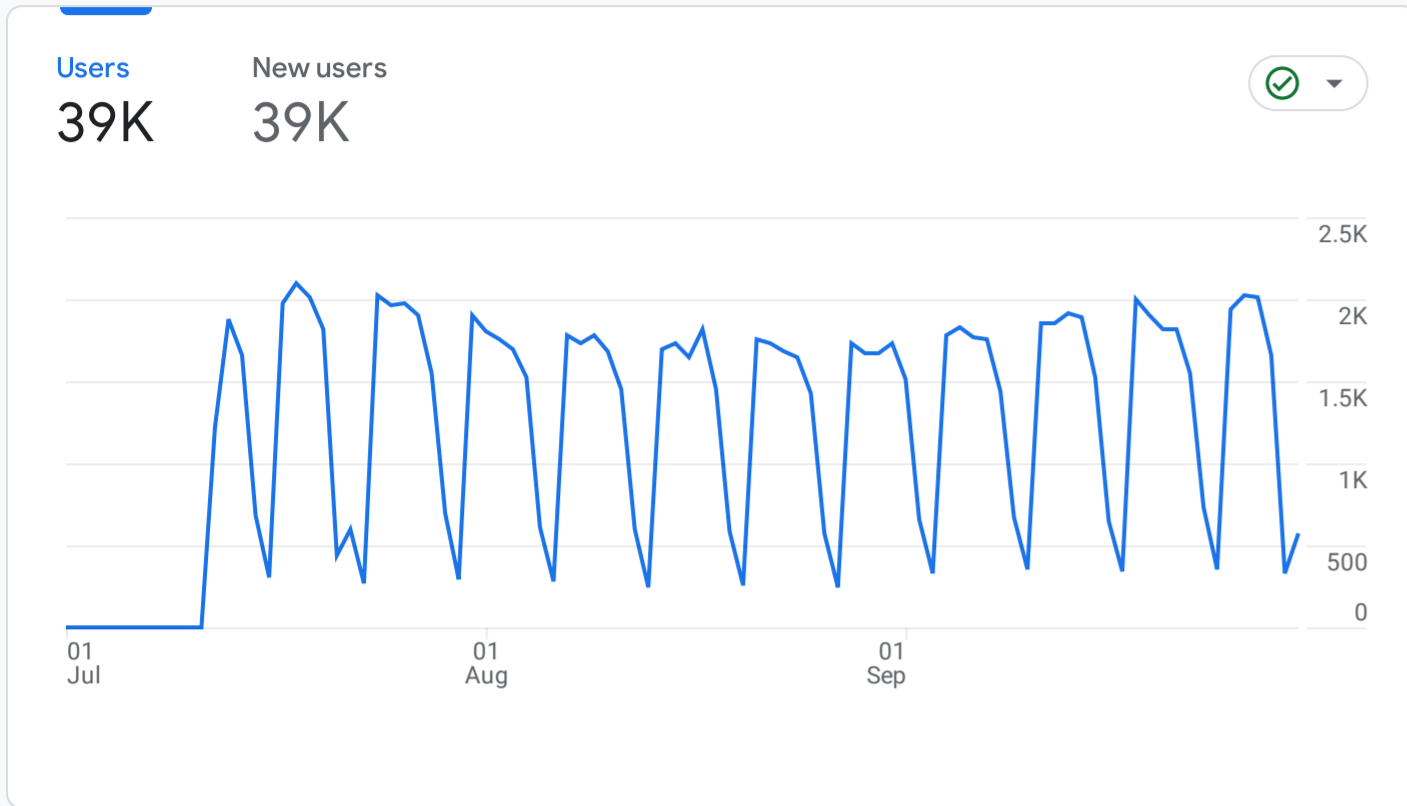

All Users [Add comparison +](#)

Custom Jul 1 - Sep 30, 2023

## Acquisition overview

**New users by First user default channel group**

FIRST USER DEFAULT CHA...	NEW USERS
Direct	39K
Referral	239
Organic Search	129
Organic Social	2

[View user acquisition](#)

**Sessions by Session default channel group**

SESSION DEFAULT CHANN...	SESSIONS
Direct	226K
Referral	5.7K
Organic Search	4.6K
Unassigned	707
Organic Social	4

[View traffic acquisition](#)

**Sessions by Session Google Ad...**

No data available

[View Google Ads campaigns](#)